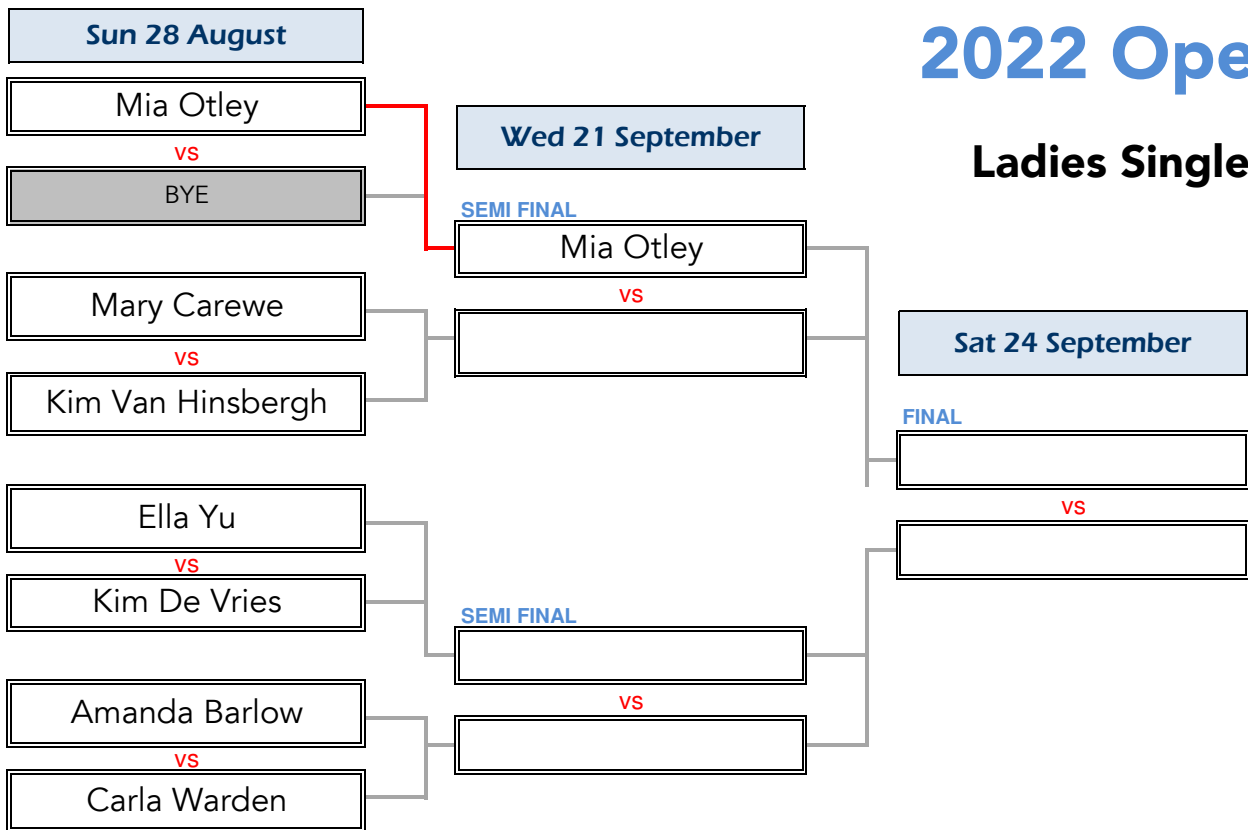

2022 Open

Ladies Singles