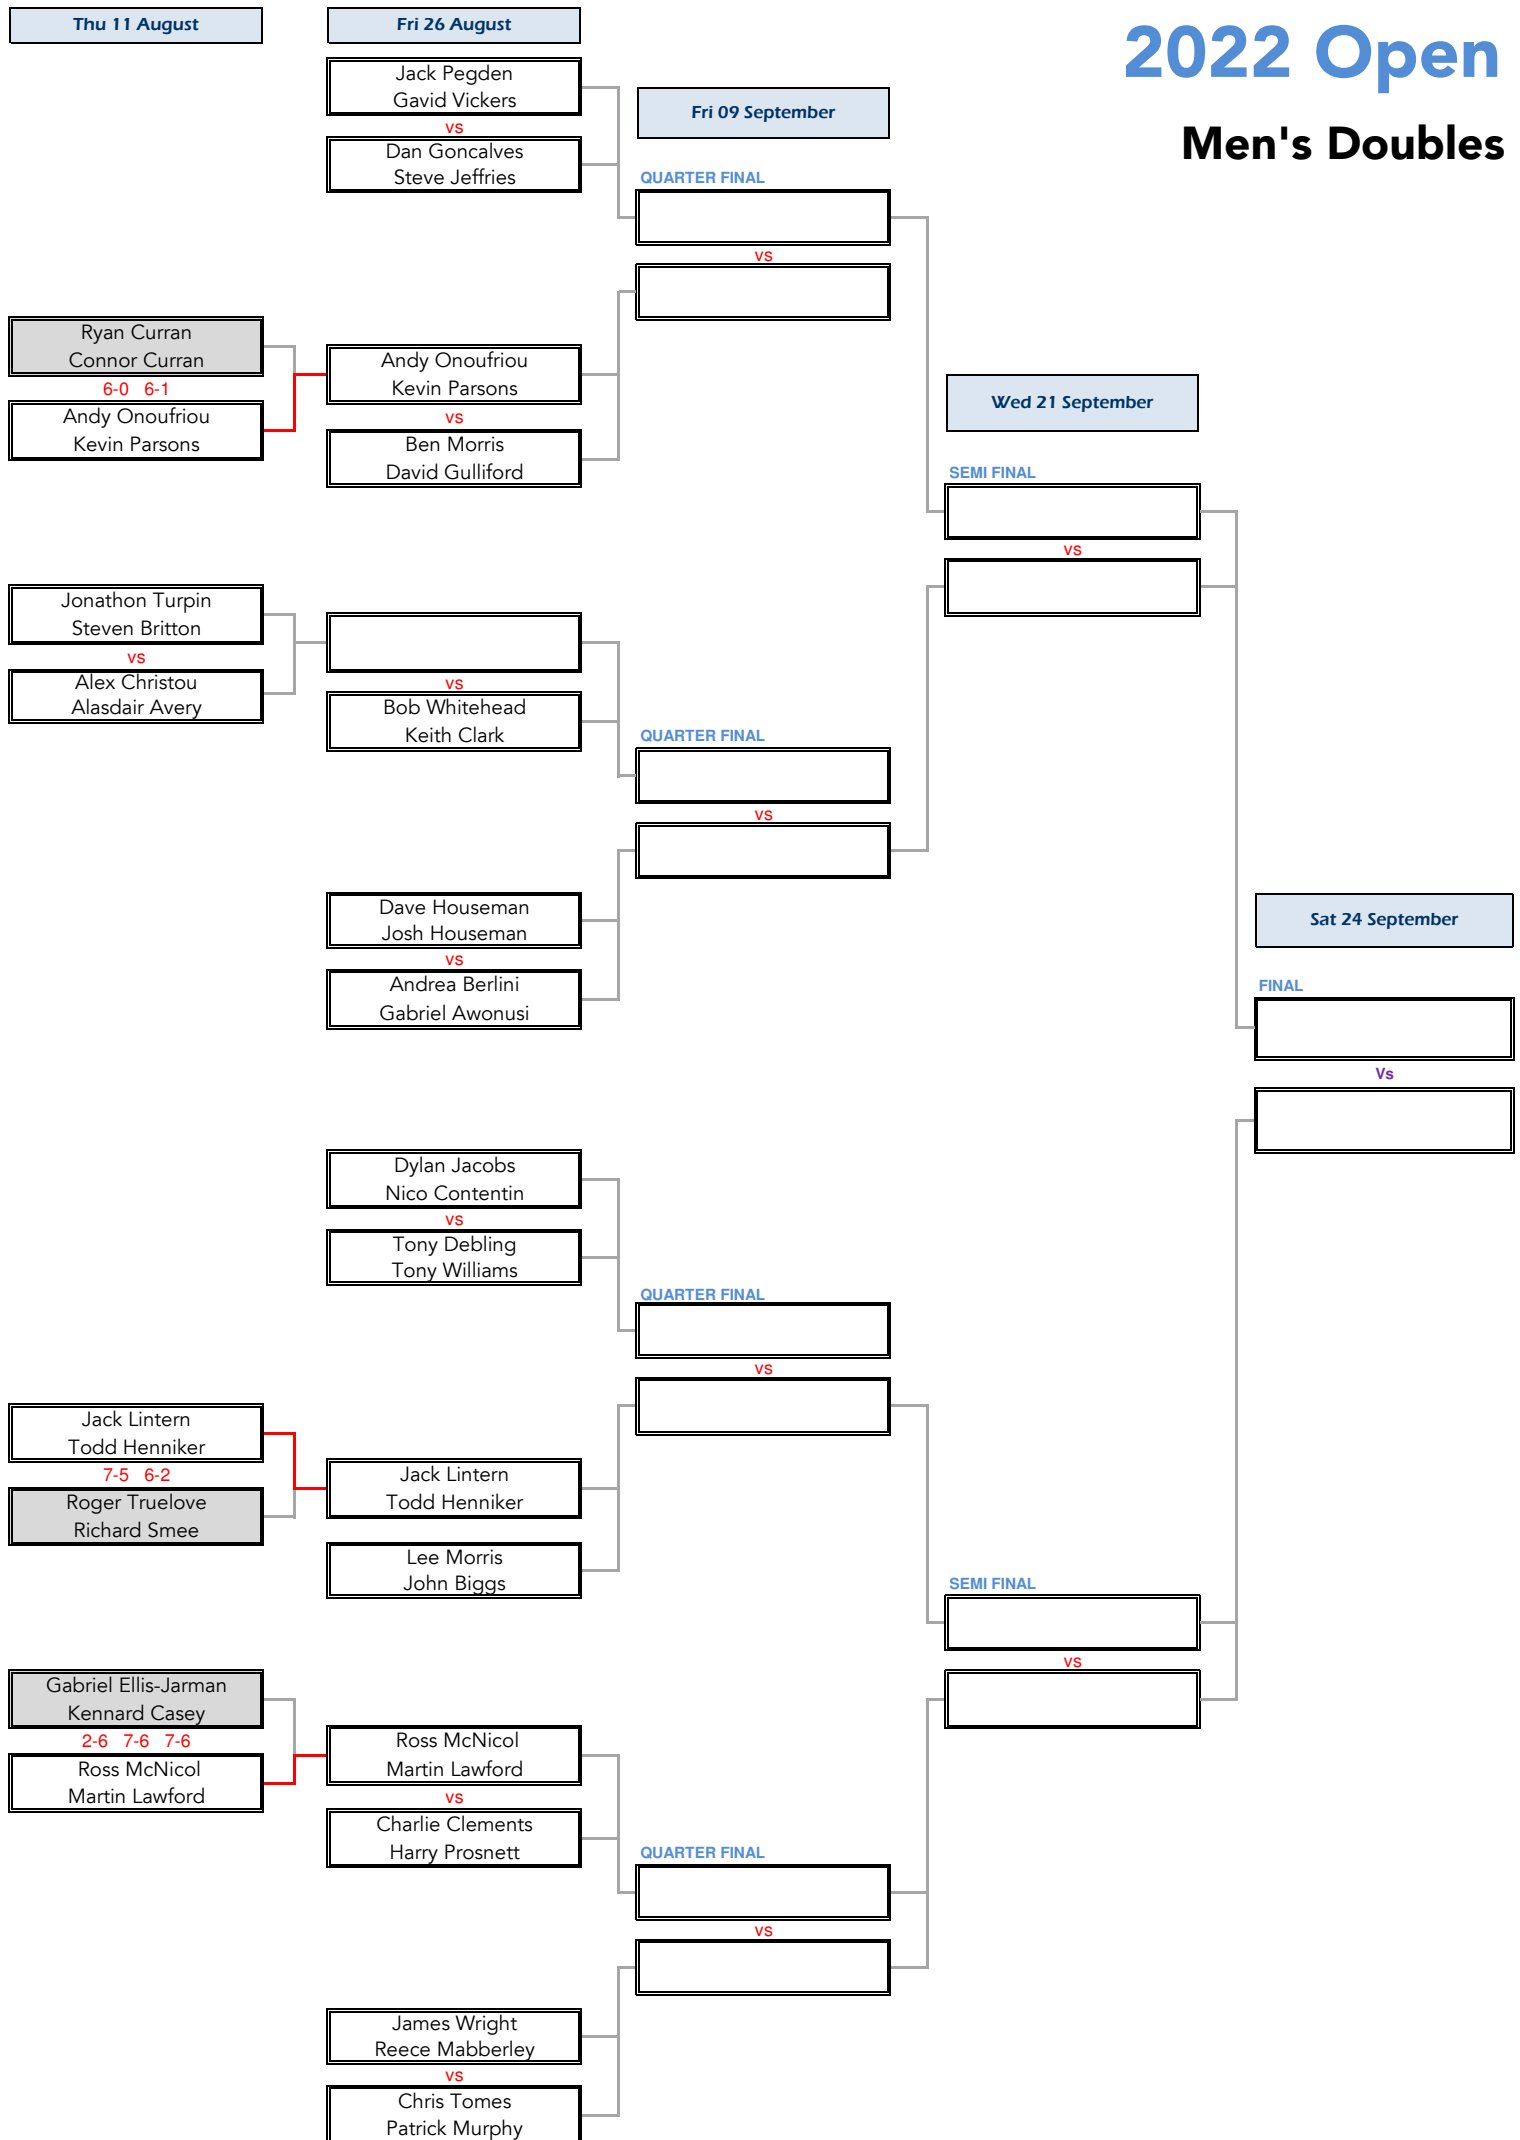

2022 Open

Men's Doubles